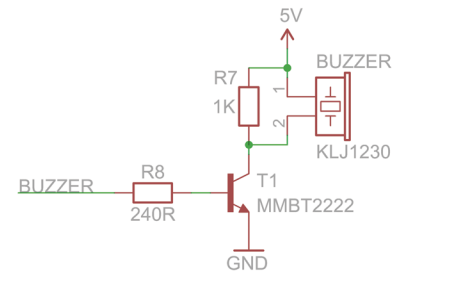

H

M

S

32

16

8

4

2

1

ARDUINO UNO SHIELD BASE

BINARY CLOCK SHIELD FOR ARDUINO

WWW.NIXIETESTER.COM