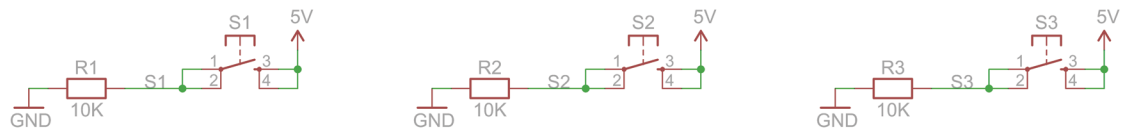

H

M

S

32

16

8

4

2

1

ARDUINO UNO SHIELD BASE

BINARY CLOCK SHIELD FOR ARDUINO

WWW.NIXIETESTER.COM