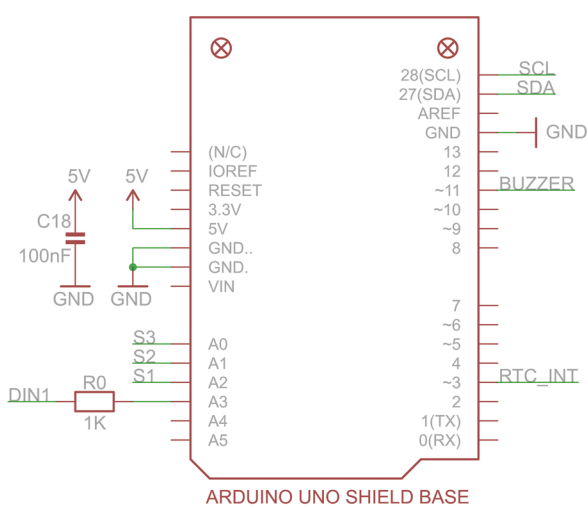

H

M

S

32

16

8

4

2

1

ARDUINO UNO SHIELD BASE

BINARY CLOCK SHIELD FOR ARDUINO

WWW.NIXIETESTER.COM