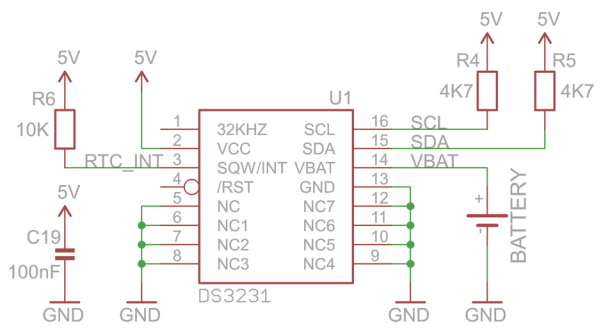

H

M

S

32

16

8

4

2

1

ARDUINO UNO SHIELD BASE

BINARY CLOCK SHIELD FOR ARDUINO

WWW.NIXIETESTER.COM