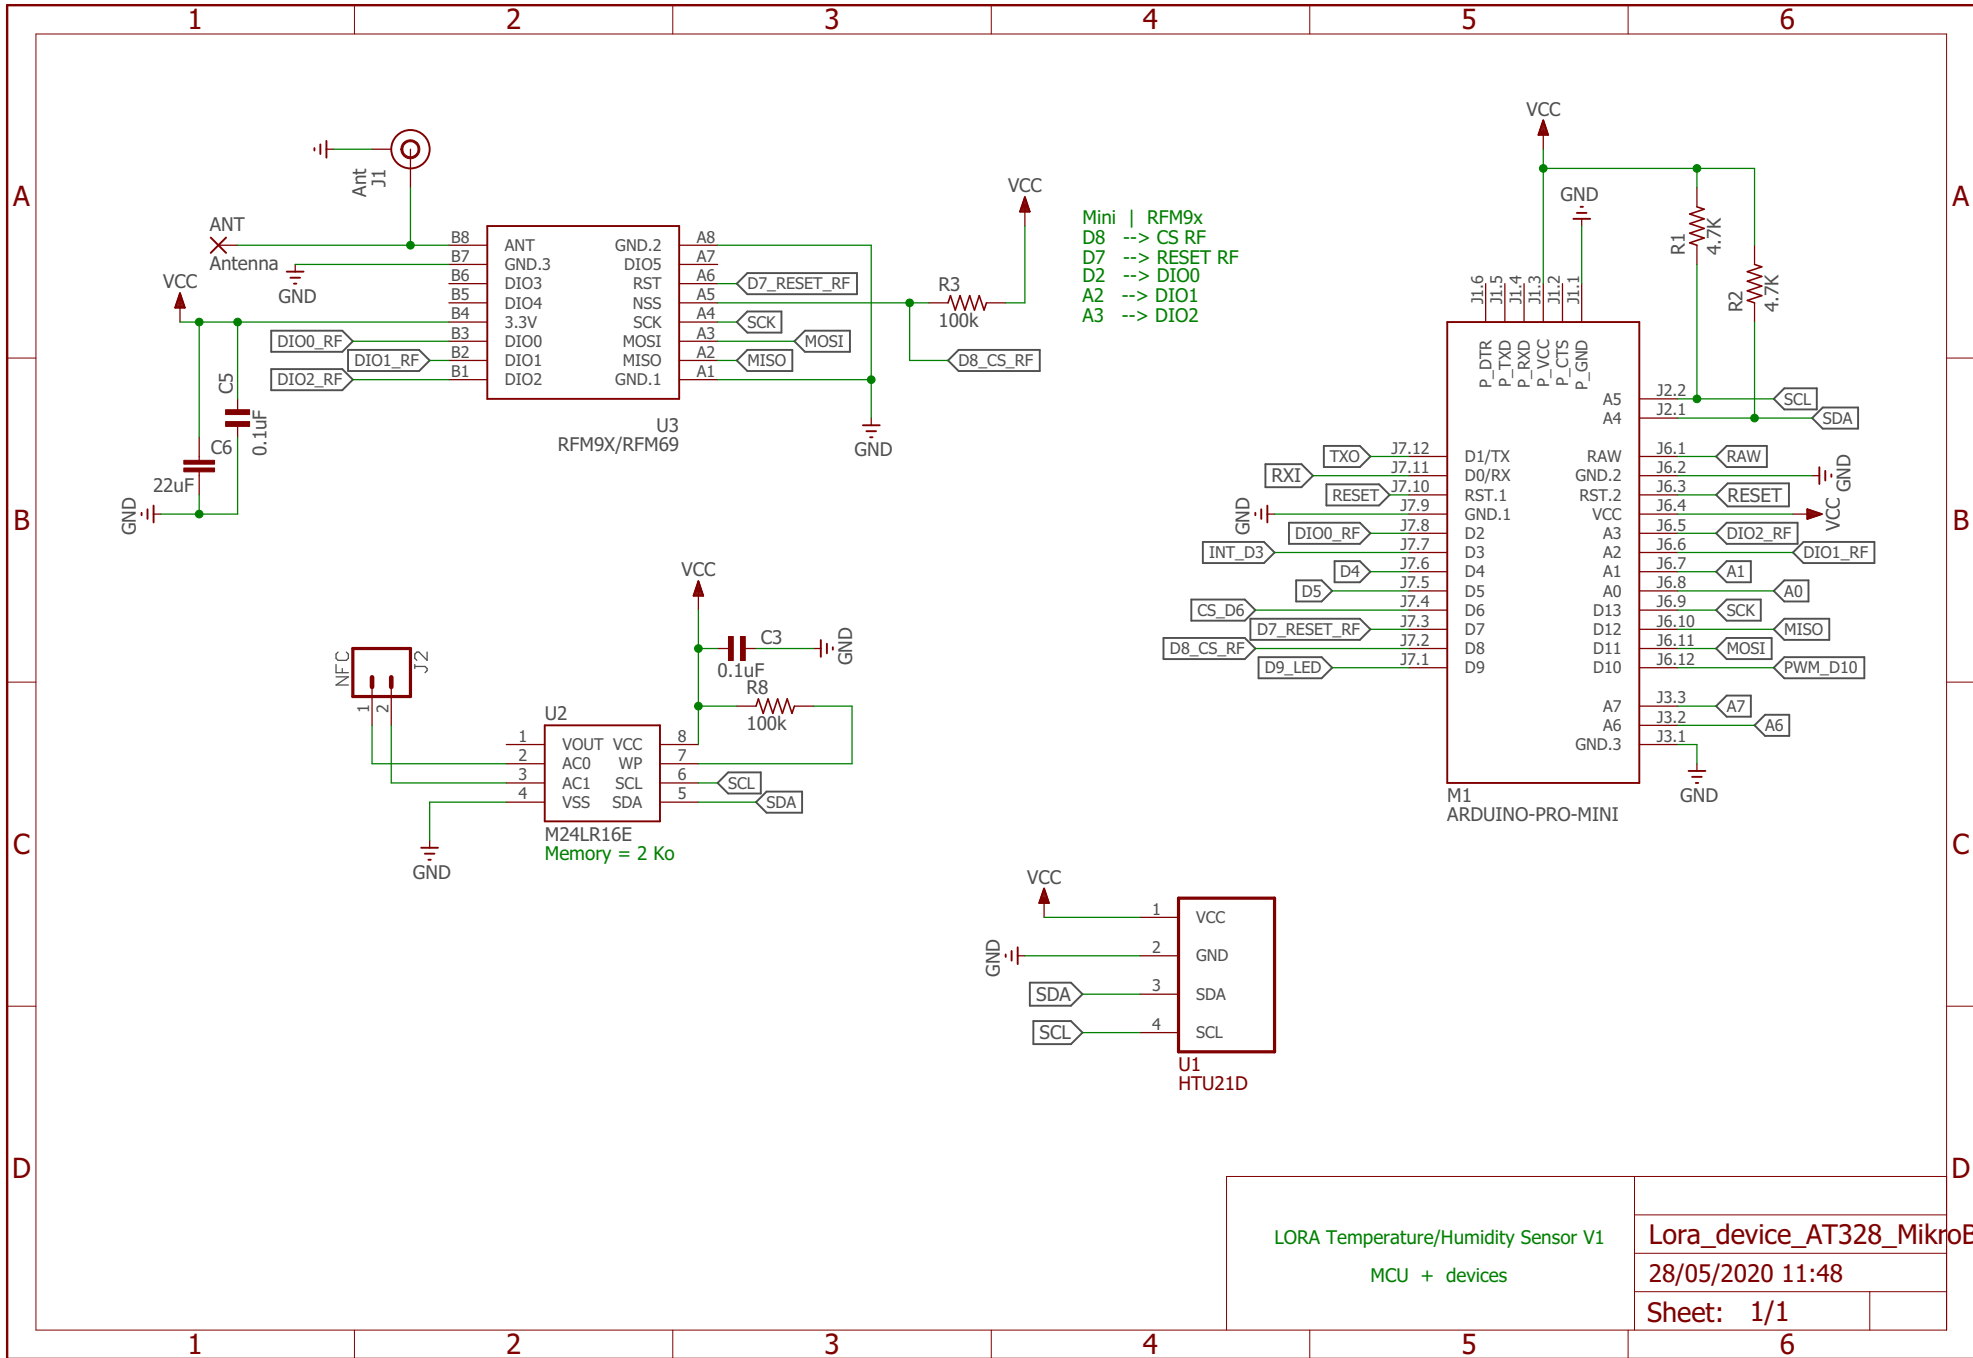

Lora_device_AT328_MikroBus_v1.21

LORA Temperature/Humidity Sensor V1
 MCU + devices

Lora_device_AT328_MikroBus_v1.21
 28/05/2020 11:48
 Sheet: 1/1