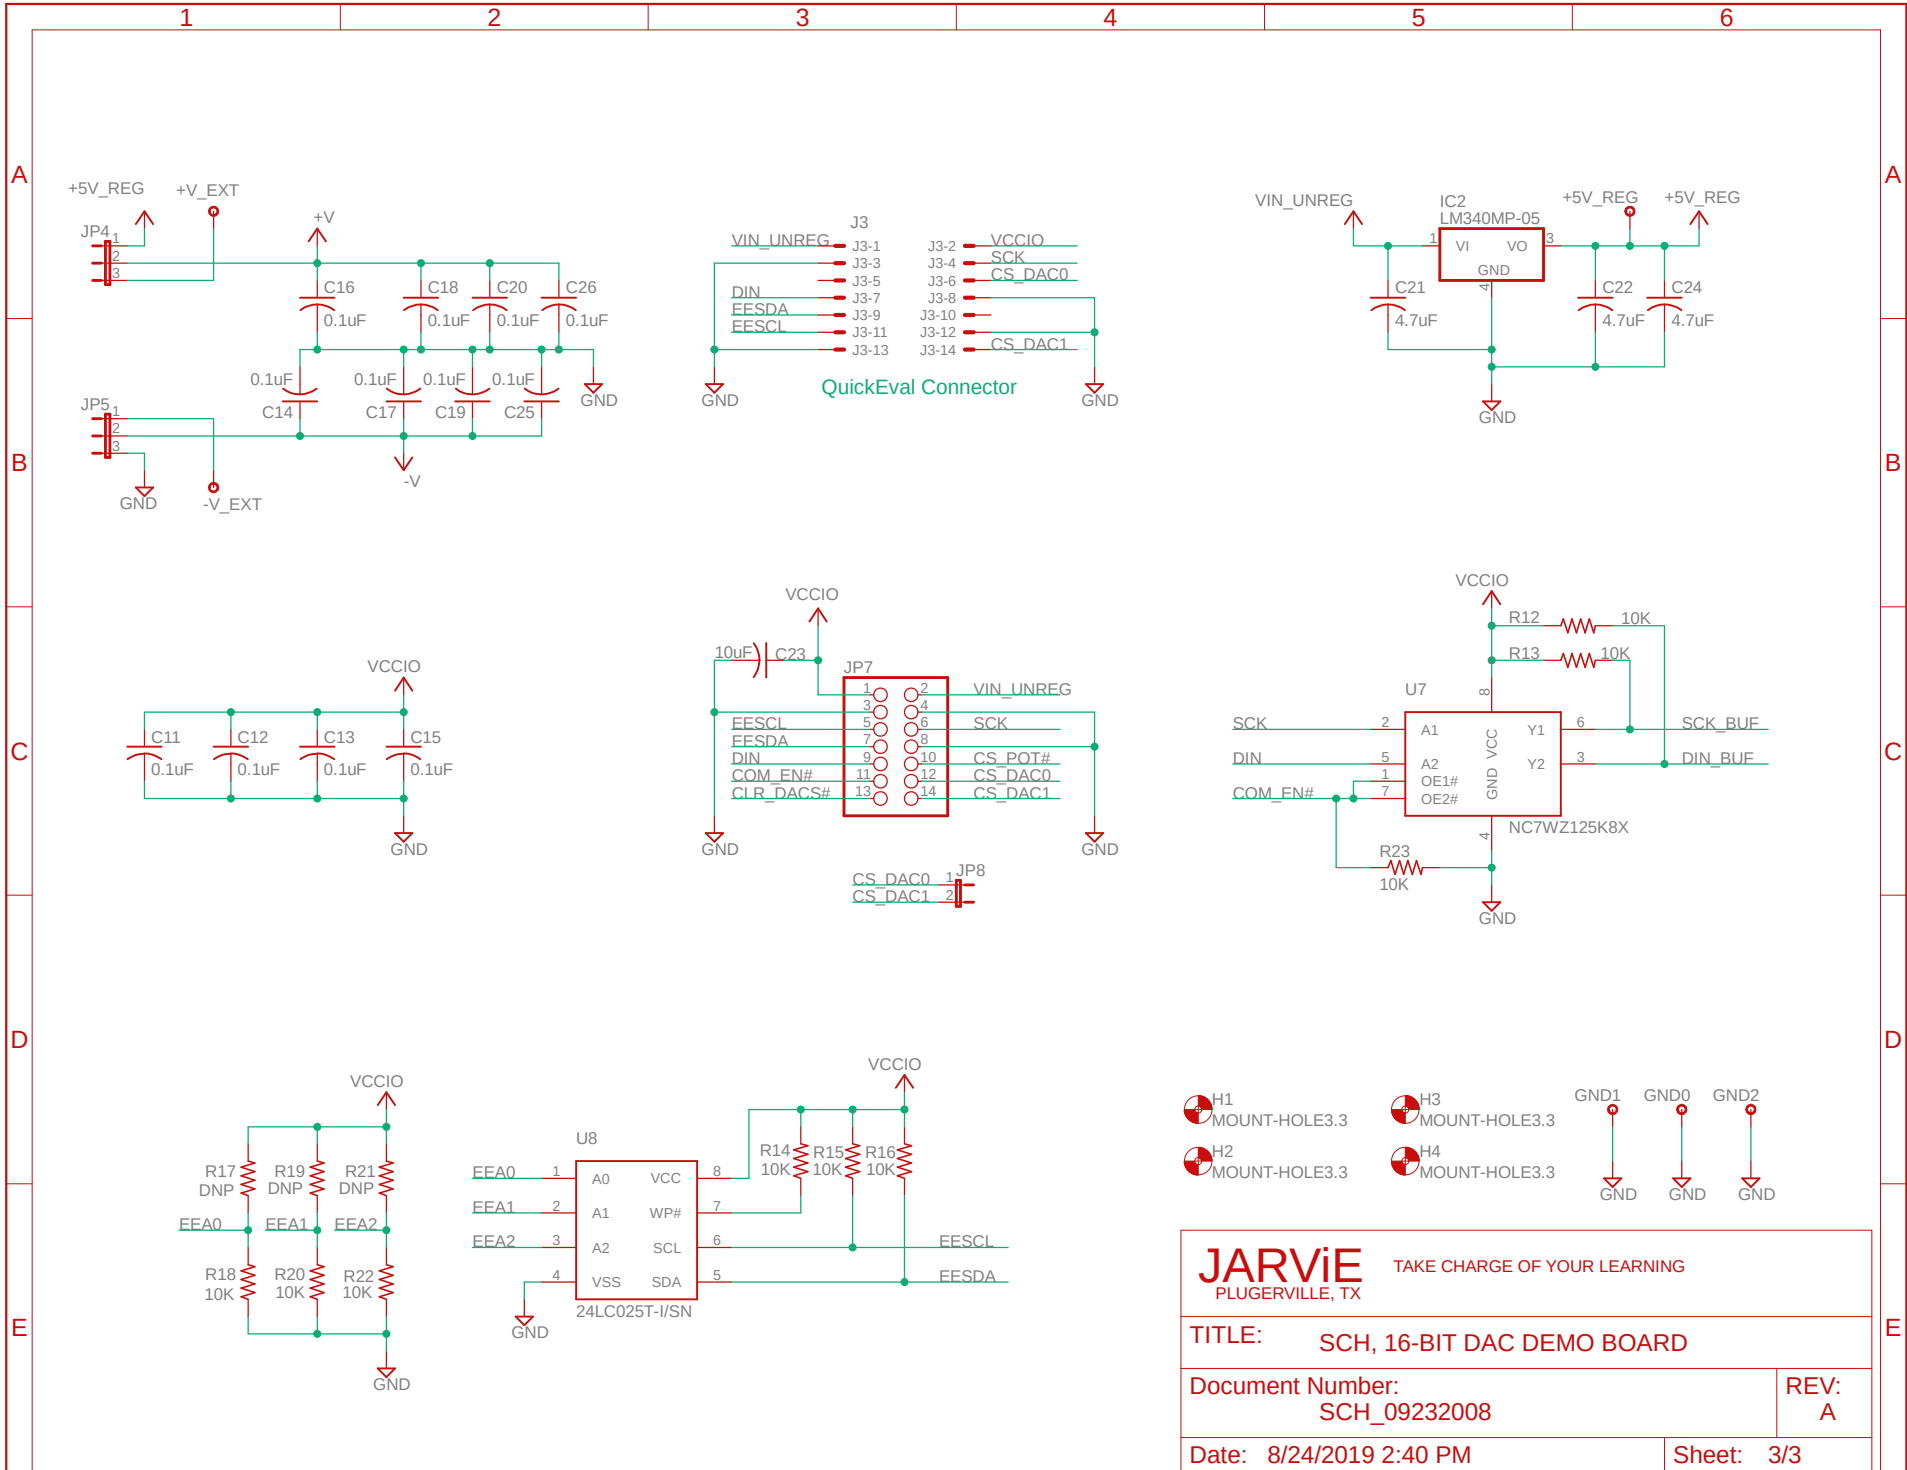

A

B

B

C

C

D

D

E

E

<b>JARViE</b> TAKE CHARGE OF YOUR LEARNING PLUGERVILLE, TX	
TITLE: SCH, 16-BIT DAC DEMO BOARD	
Document Number: SCH_09232008	REV: A
Date: 8/24/2019 2:40 PM	Sheet: 2/3

<b>JARViE</b> TAKE CHARGE OF YOUR LEARNING PLUGERVILLE, TX	
<b>TITLE:</b> SCH, 16-BIT DAC DEMO BOARD	
<b>Document Number:</b> SCH_09232008	<b>REV:</b> A
<b>Date:</b> 8/24/2019 2:40 PM	<b>Sheet:</b> 3/3