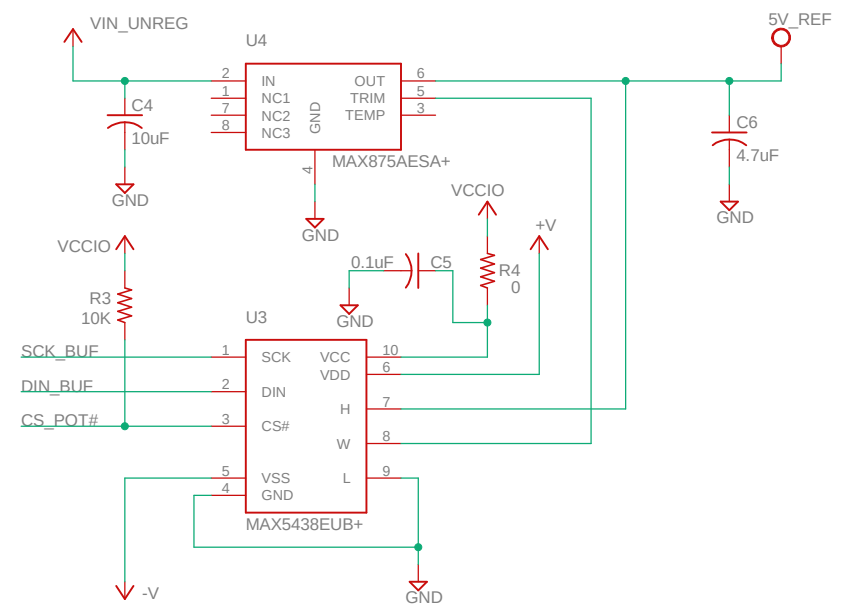

A

B

B

C

C

D

D

E

E

<b>JARViE</b> TAKE CHARGE OF YOUR LEARNING PLUGERVILLE, TX	
TITLE: SCH, 16-BIT DAC DEMO BOARD	
Document Number: SCH_09232008	REV: A
Date: 8/24/2019 2:40 PM	Sheet: 2/3

<b>JARViE</b> TAKE CHARGE OF YOUR LEARNING PLUGERVILLE, TX	
<b>TITLE:</b> SCH, 16-BIT DAC DEMO BOARD	
<b>Document Number:</b> SCH_09232008	<b>REV:</b> A
<b>Date:</b> 8/24/2019 2:40 PM	<b>Sheet:</b> 3/3