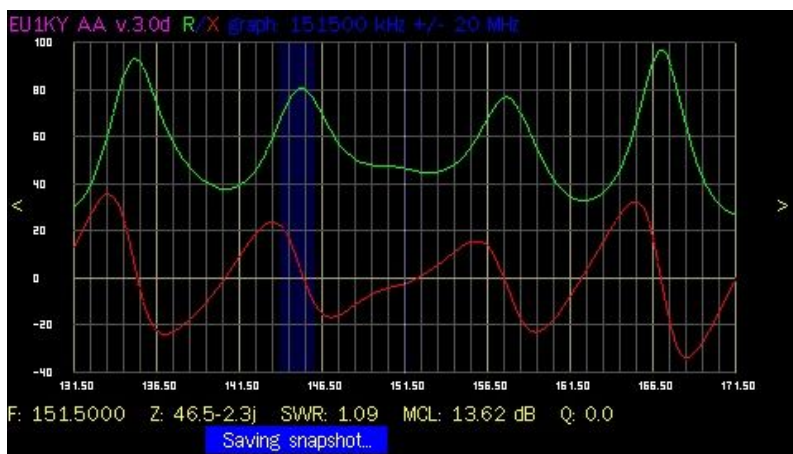

Environmental Specifications

Environmental Specifications		
Temperature range	°C (°F)	-40 to +60 (-40 to +140)
Wind Loading Area (Flat Plate Equivalent)	m²	0.07
Rated wind velocity (no ice)	km/h	175

Measurements