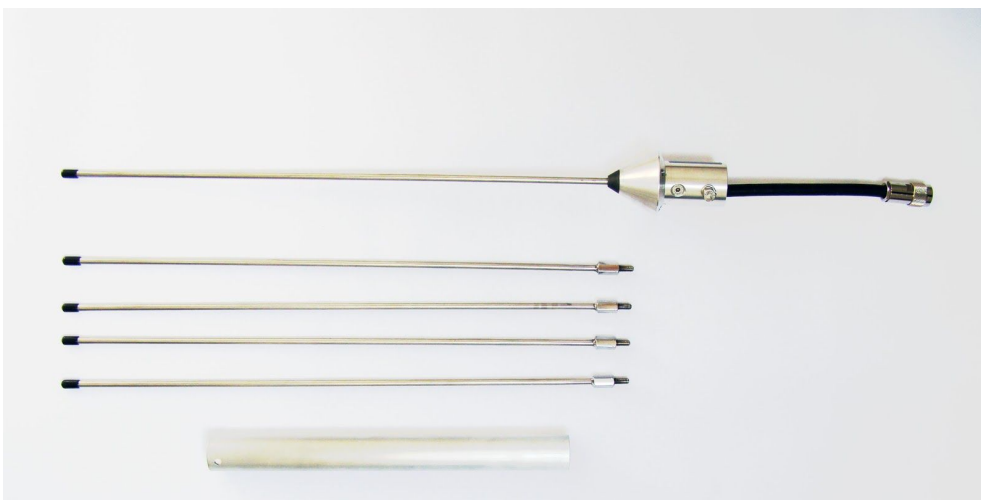

Why SFERA Antenna?

- Homemade and very precise manufacture prepared in a millimeter measurements for an accurate measurement.
- All hardware we use is in stainless steel AISI 304
- The aluminum used is 6060.
- Include detailed manual mounting.
- Detailed measuring diagram of VSWR included
- Do not be satisfied until our client has its antenna mounted and work with it. So, whenever you need or have any questions or comments, contact me Ferid - E73SF (sfera.antenna@gmail.com), which we will attend as quickly.