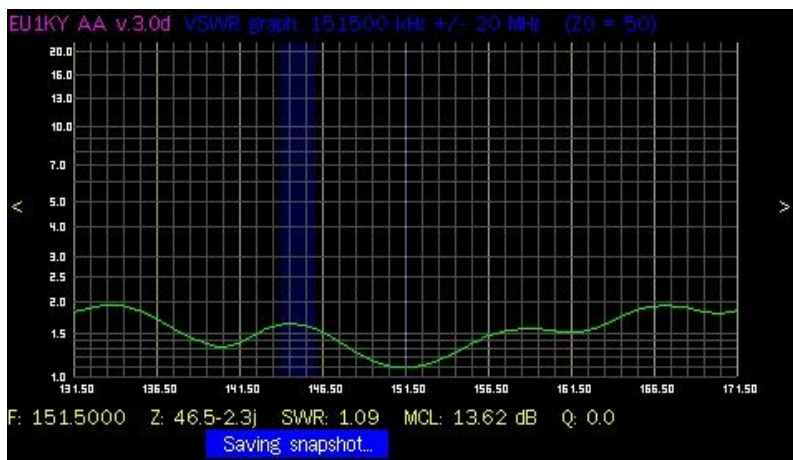

Environmental Specifications

Environmental Specifications		
Temperature range	°C (°F)	-40 to +60 (-40 to +140)
Wind Loading Area (Flat Plate Equivalent)	m²	0.07
Rated wind velocity (no ice)	km/h	175

Measurements